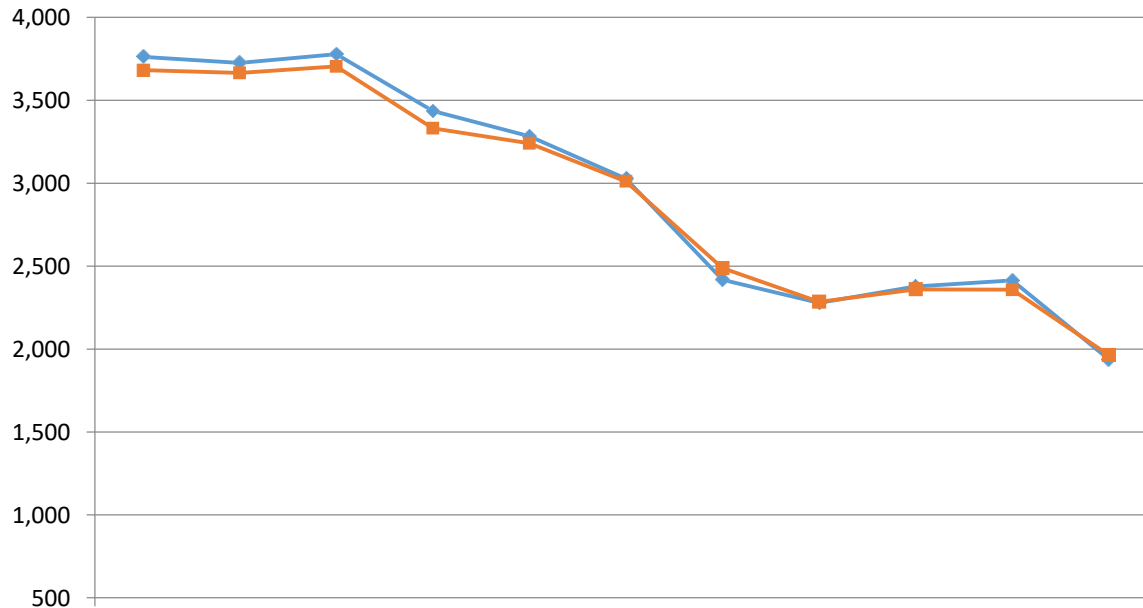

Federal Civil Enforcement FY 2007-17

Civil initiations; civil conclusions