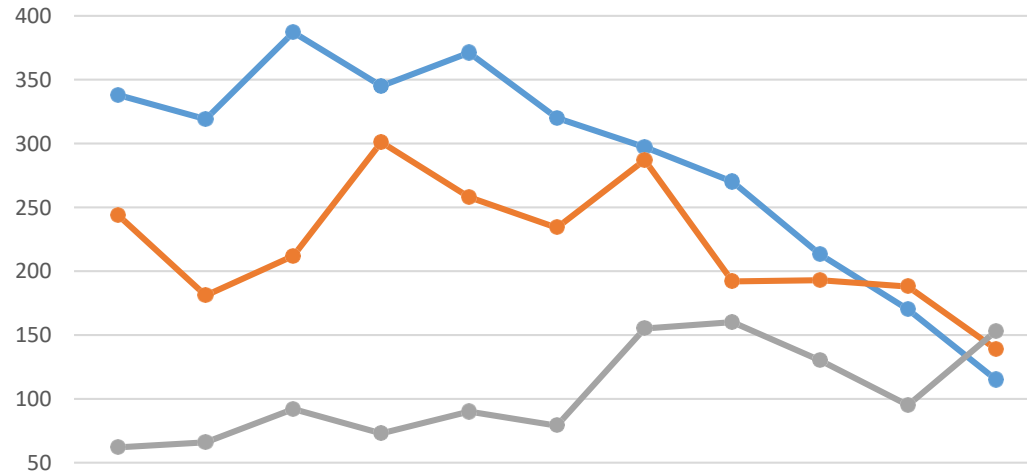

Federal Criminal Enforcement FY 2007-17

Cases filed; defendants charged; sentences (years)